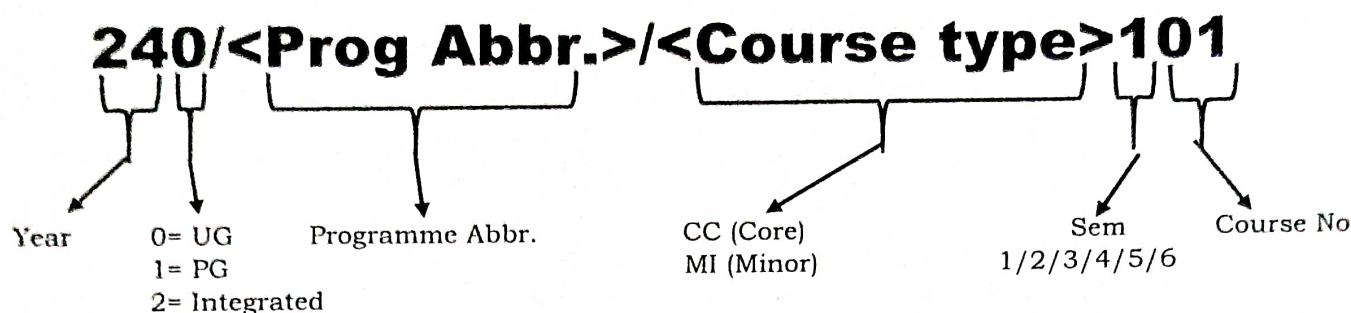

Course Id

Example:

- 241/MGT/CC101 (Means= 1st Core course of MBA 1st sem of 2024 scheme)
- 240/MGT/CC101 (Means= 1st Core course of BBA 1st sem of 2024 scheme)
- 240/COM/CC101 (Means= 1st Core course of B.Com 1st sem of 2024 scheme)

Table of Programme abbreviation:

Faculty of Life Sciences

1	B.Sc. Biotech	BIOT
2	B.Sc. Life Sciences-(Biotechnology)	BIOTL
3	M.Sc. (Biotechnology)	BIOT
4	B.Sc.(Botany)	BOT
5	B.Sc. Life Sciences-(Botany)	BOTL
6	M.Sc. (Botany)	BOT
7	B.Sc. Home Science	HS
8	B.A. Multidisciplinary- (Home Science)	HSM
9	B.Sc.(Zoology)	ZOO
10	B.SC. Life Sciences-(Zoology)	ZOOL
11	M.Sc. (Zoology)	ZOO
12	M.Sc. (Environment Sciences)	EVS

Faculty of Commerce and Management

1	B.Com	COM
2	M. Com.	COM
3	M. Com. (Integrated)	COMI
4	B.T.T.M.	BTM
5	B.B.A (Hospitality Management)	BBAHM
6	B.B.A.	BBA
7	B.A. (Culinary Arts)	BACA
8	B.A. (International Culinary Arts)	ICA
9	B. Design	DES